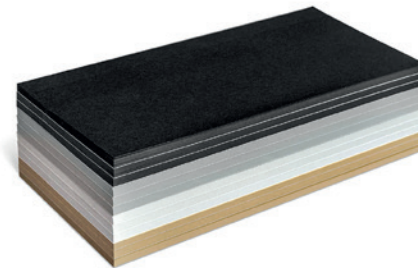

Stick-It Cards exclusive edition, rectangular, 300 sheets, muted colors

Item no.: 8002.120A

Original Neuland Rectangular Stick-It Cards.

Technical details:

- Material: Recycled paper with a weight of 130 g/m² with adhesive strips on the back
- Sorting: 300 cards/set, each color (beige, white, grey, black) 75 pieces
- Dimensions: 9,5 x 20,5cm / 3.7 x 8.1 inches

Sustainability Quotient

Status: 10.04.2024